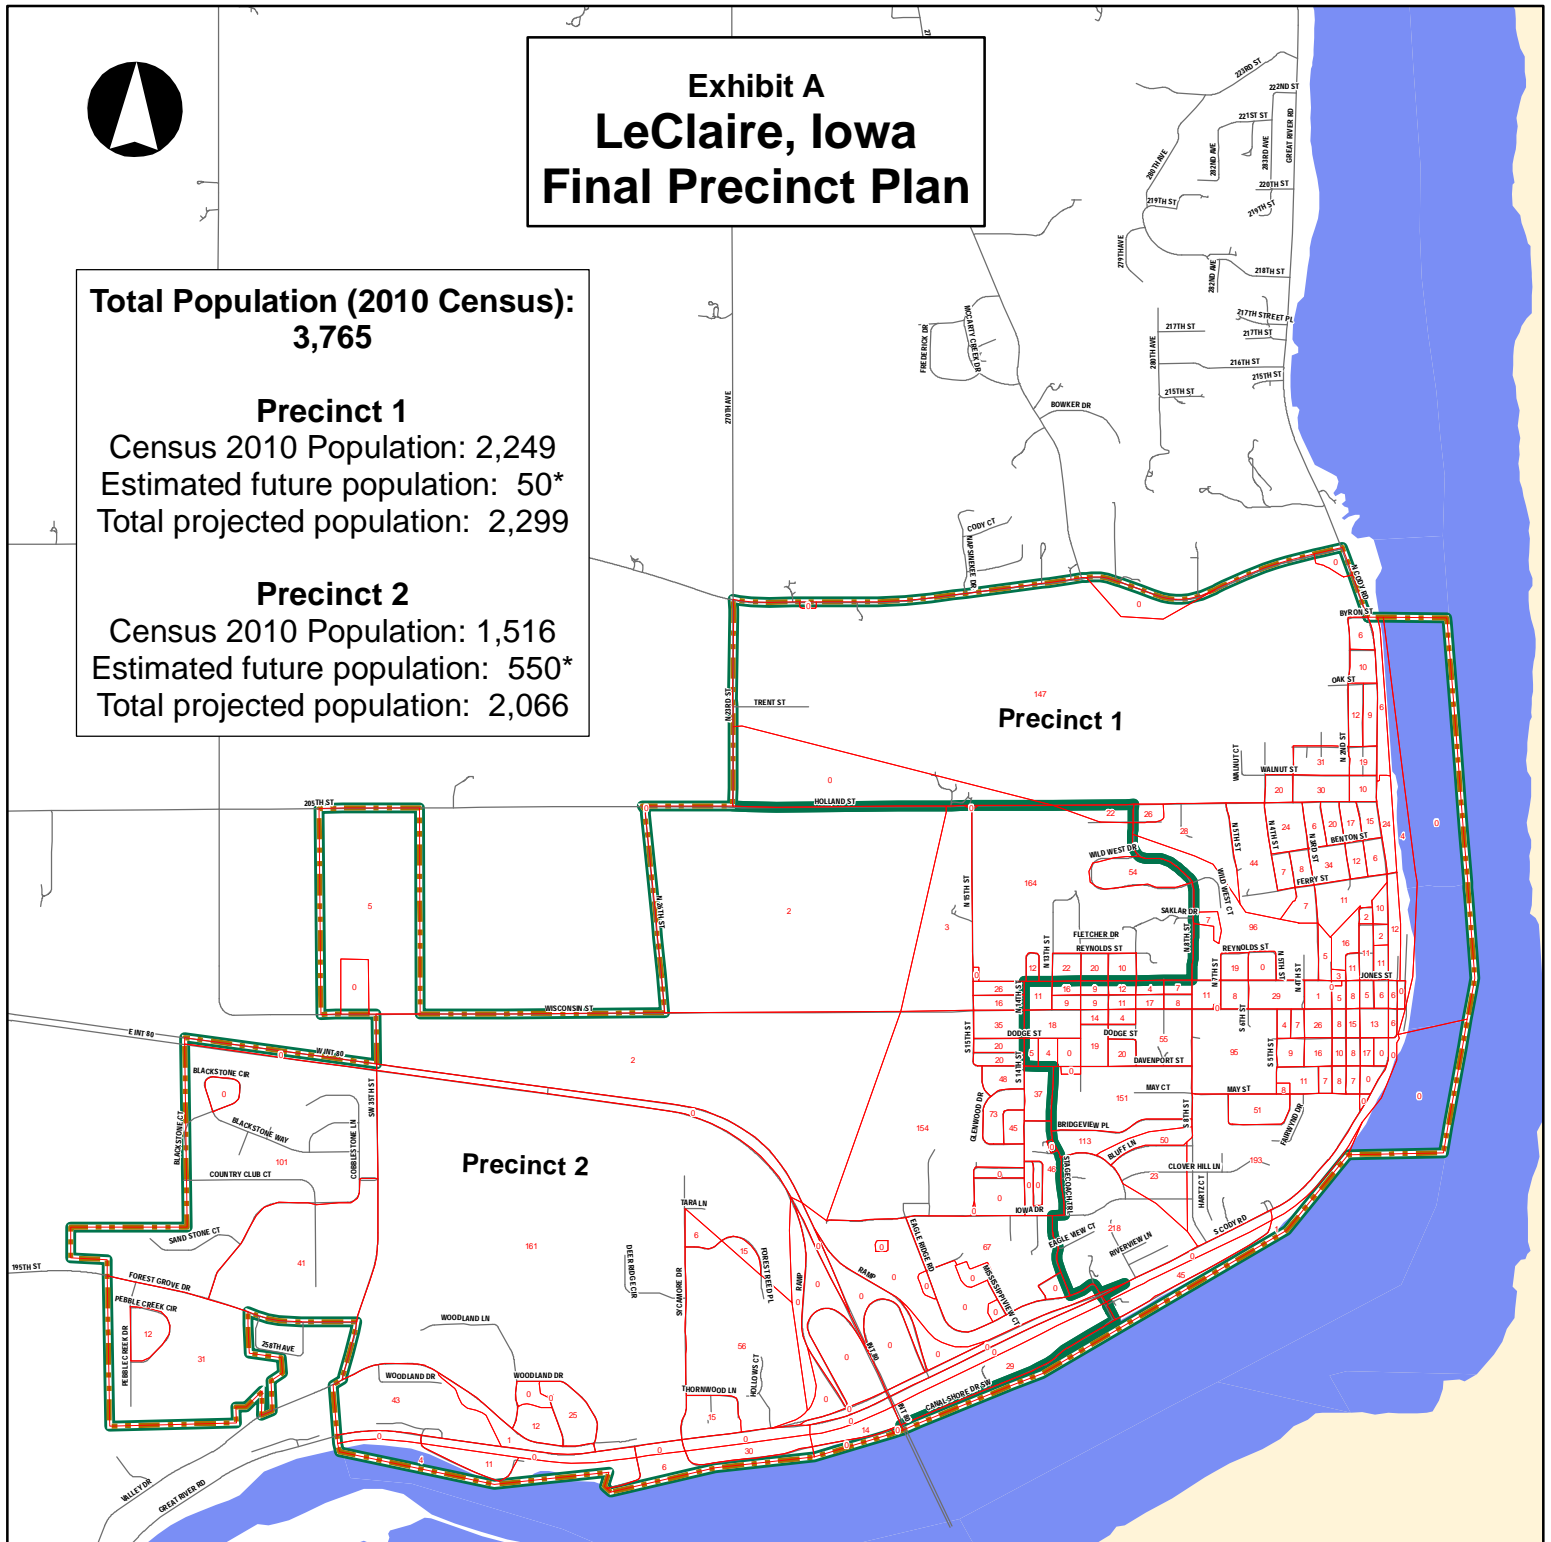

Exhibit A LeClaire, Iowa Final Precinct Plan

**Total Population (2010 Census):
3,765**

Precinct 1

Census 2010 Population: 2,249
Estimated future population: 50*
Total projected population: 2,299

Precinct 2

Census 2010 Population: 1,516
Estimated future population: 550*
Total projected population: 2,066

Legend

-  Precincts
-  123 Census 2010 Blocks with Total Population
-  Streets and Highways
-  Census 2010 Corporate Boundary

Source: U.S. Census Bureau, 2010 Census, January/February 2011
* Estimated future population based on reasonable, allowable, anticipated growth in already platted subdivisions taken into account over the next ten (10) years.

Map prepared by

Disclaimer: This map is for reference only. Data provided are derived from multiple sources with varying levels of accuracy. Bi-State Regional Commission disclaims all responsibility for the accuracy or completeness of the data shown hereon.