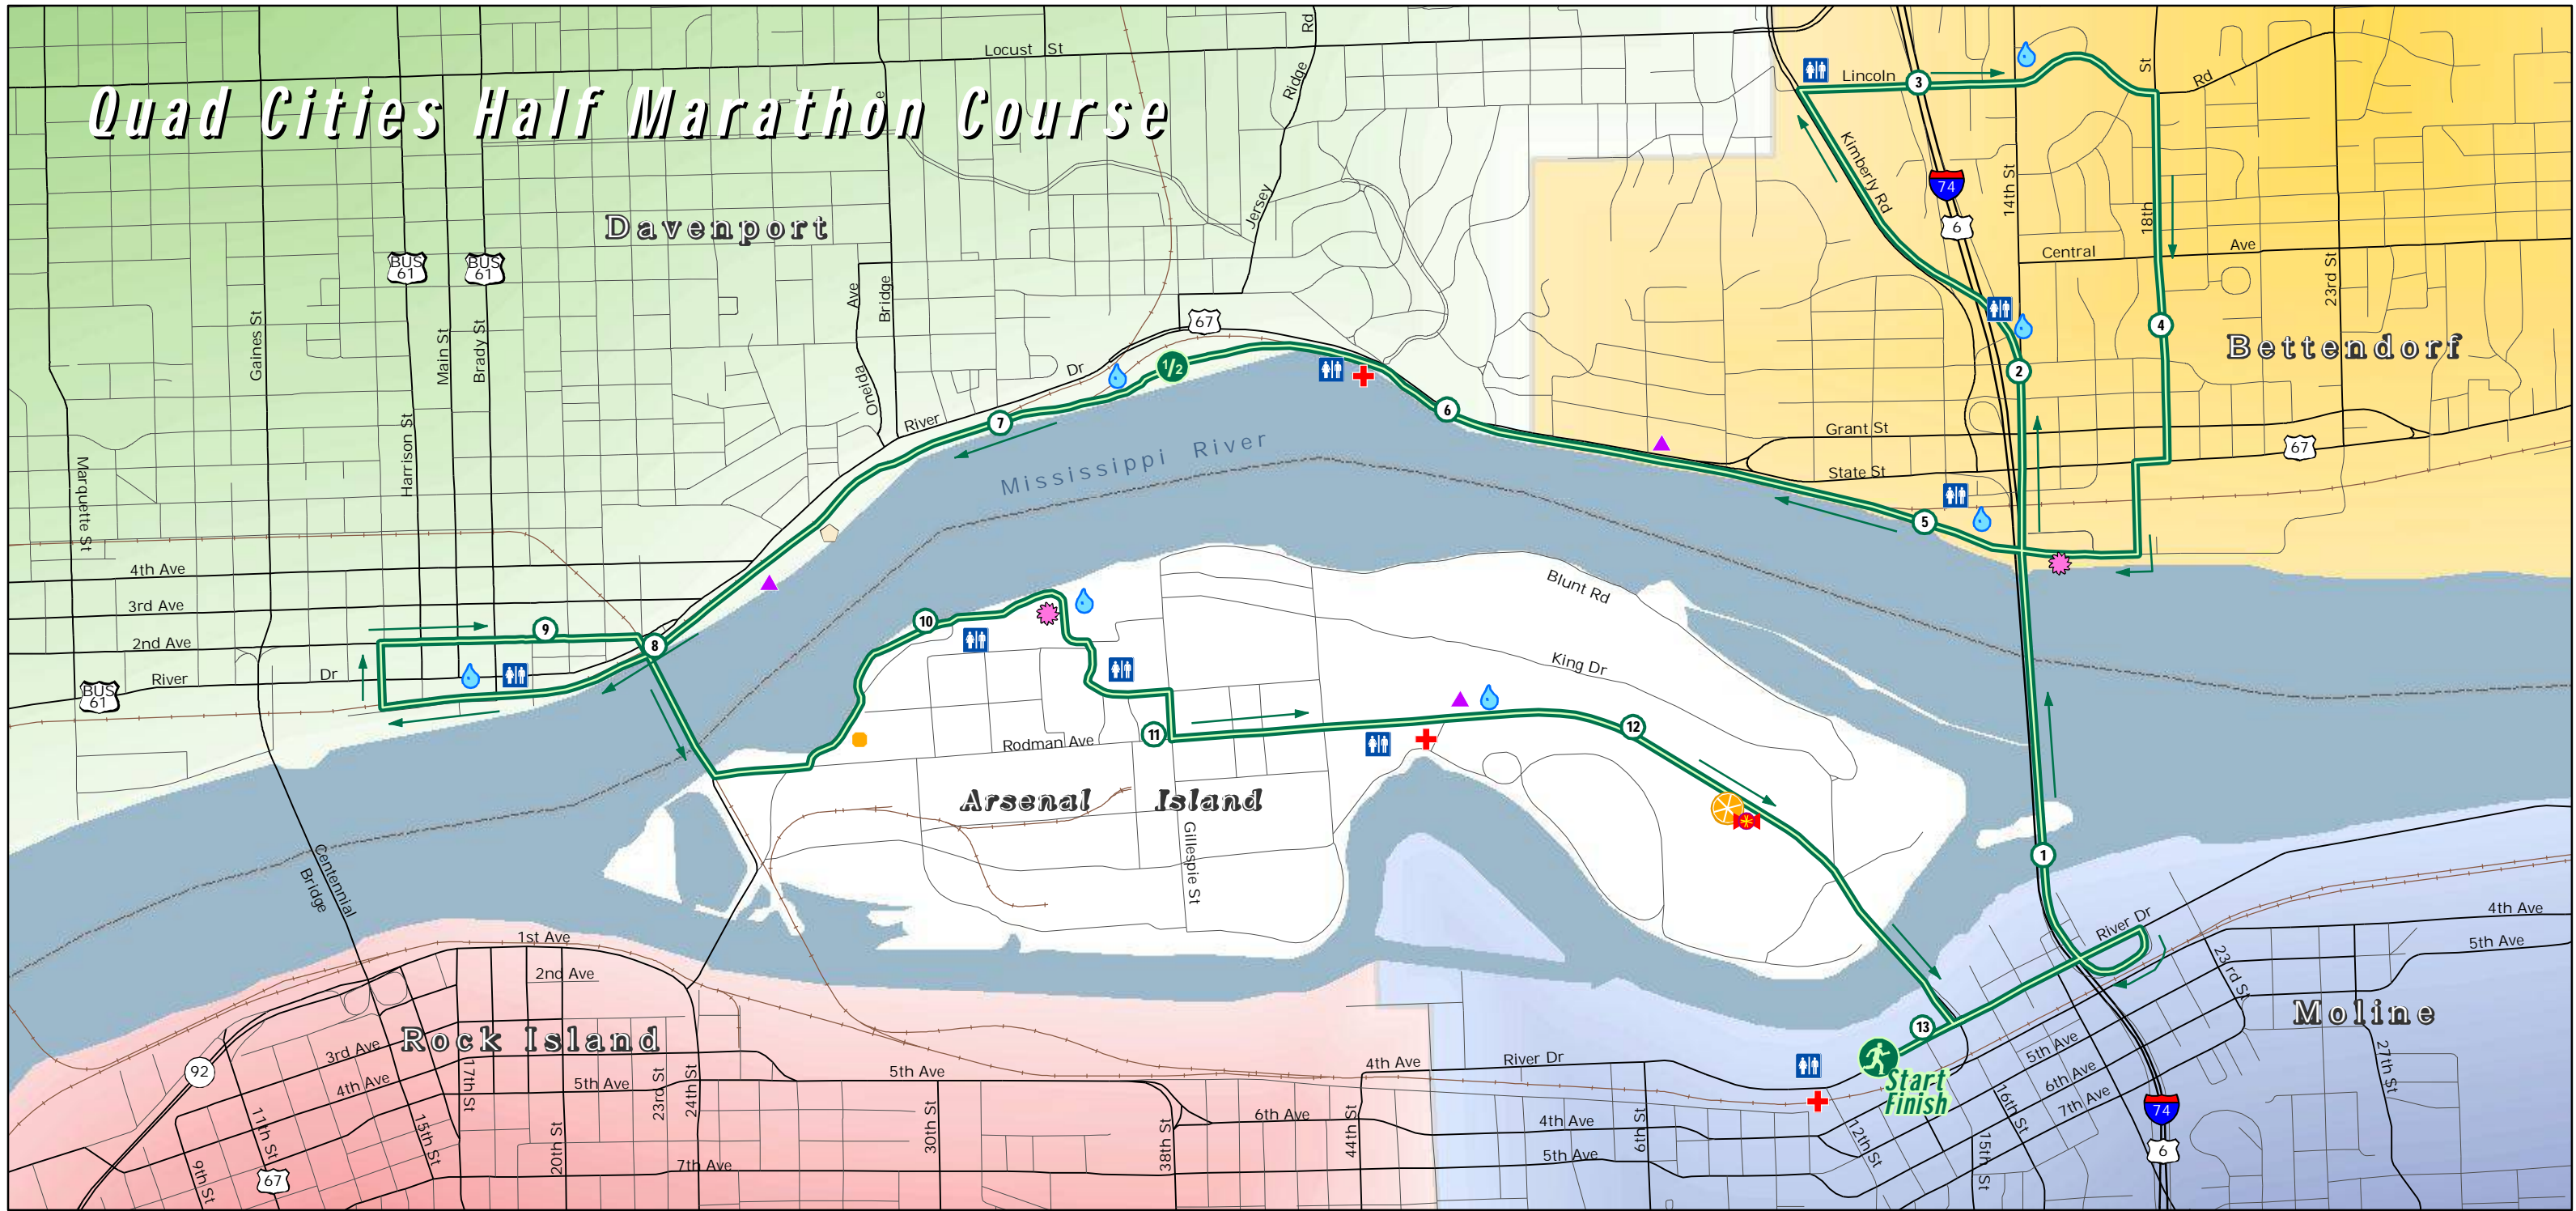

Quad Cities Half Marathon Course

Legend

- | | | | | | |
|--|-----------------------------|--|-------------|--|-----------------|
| | Half Marathon Start/Finish | | Water | | Sponge |
| | Half Marathon Halfway Point | | Medical | | Vaseline |
| | Half Marathon Route | | Sport Drink | | Portable Toilet |
| | Mile Markers | | GU | | Fruit & Candy |

0 0.5 1 1.5 2 Kilometers

0 0.5 1 1.5 2 Miles

Map prepared by:

Disclaimer: This map is for reference only. Data provided are derived from multiple sources with varying levels of accuracy. Bi-State Regional Commission disclaims all responsibility for the accuracy or completeness of the data shown hereon.