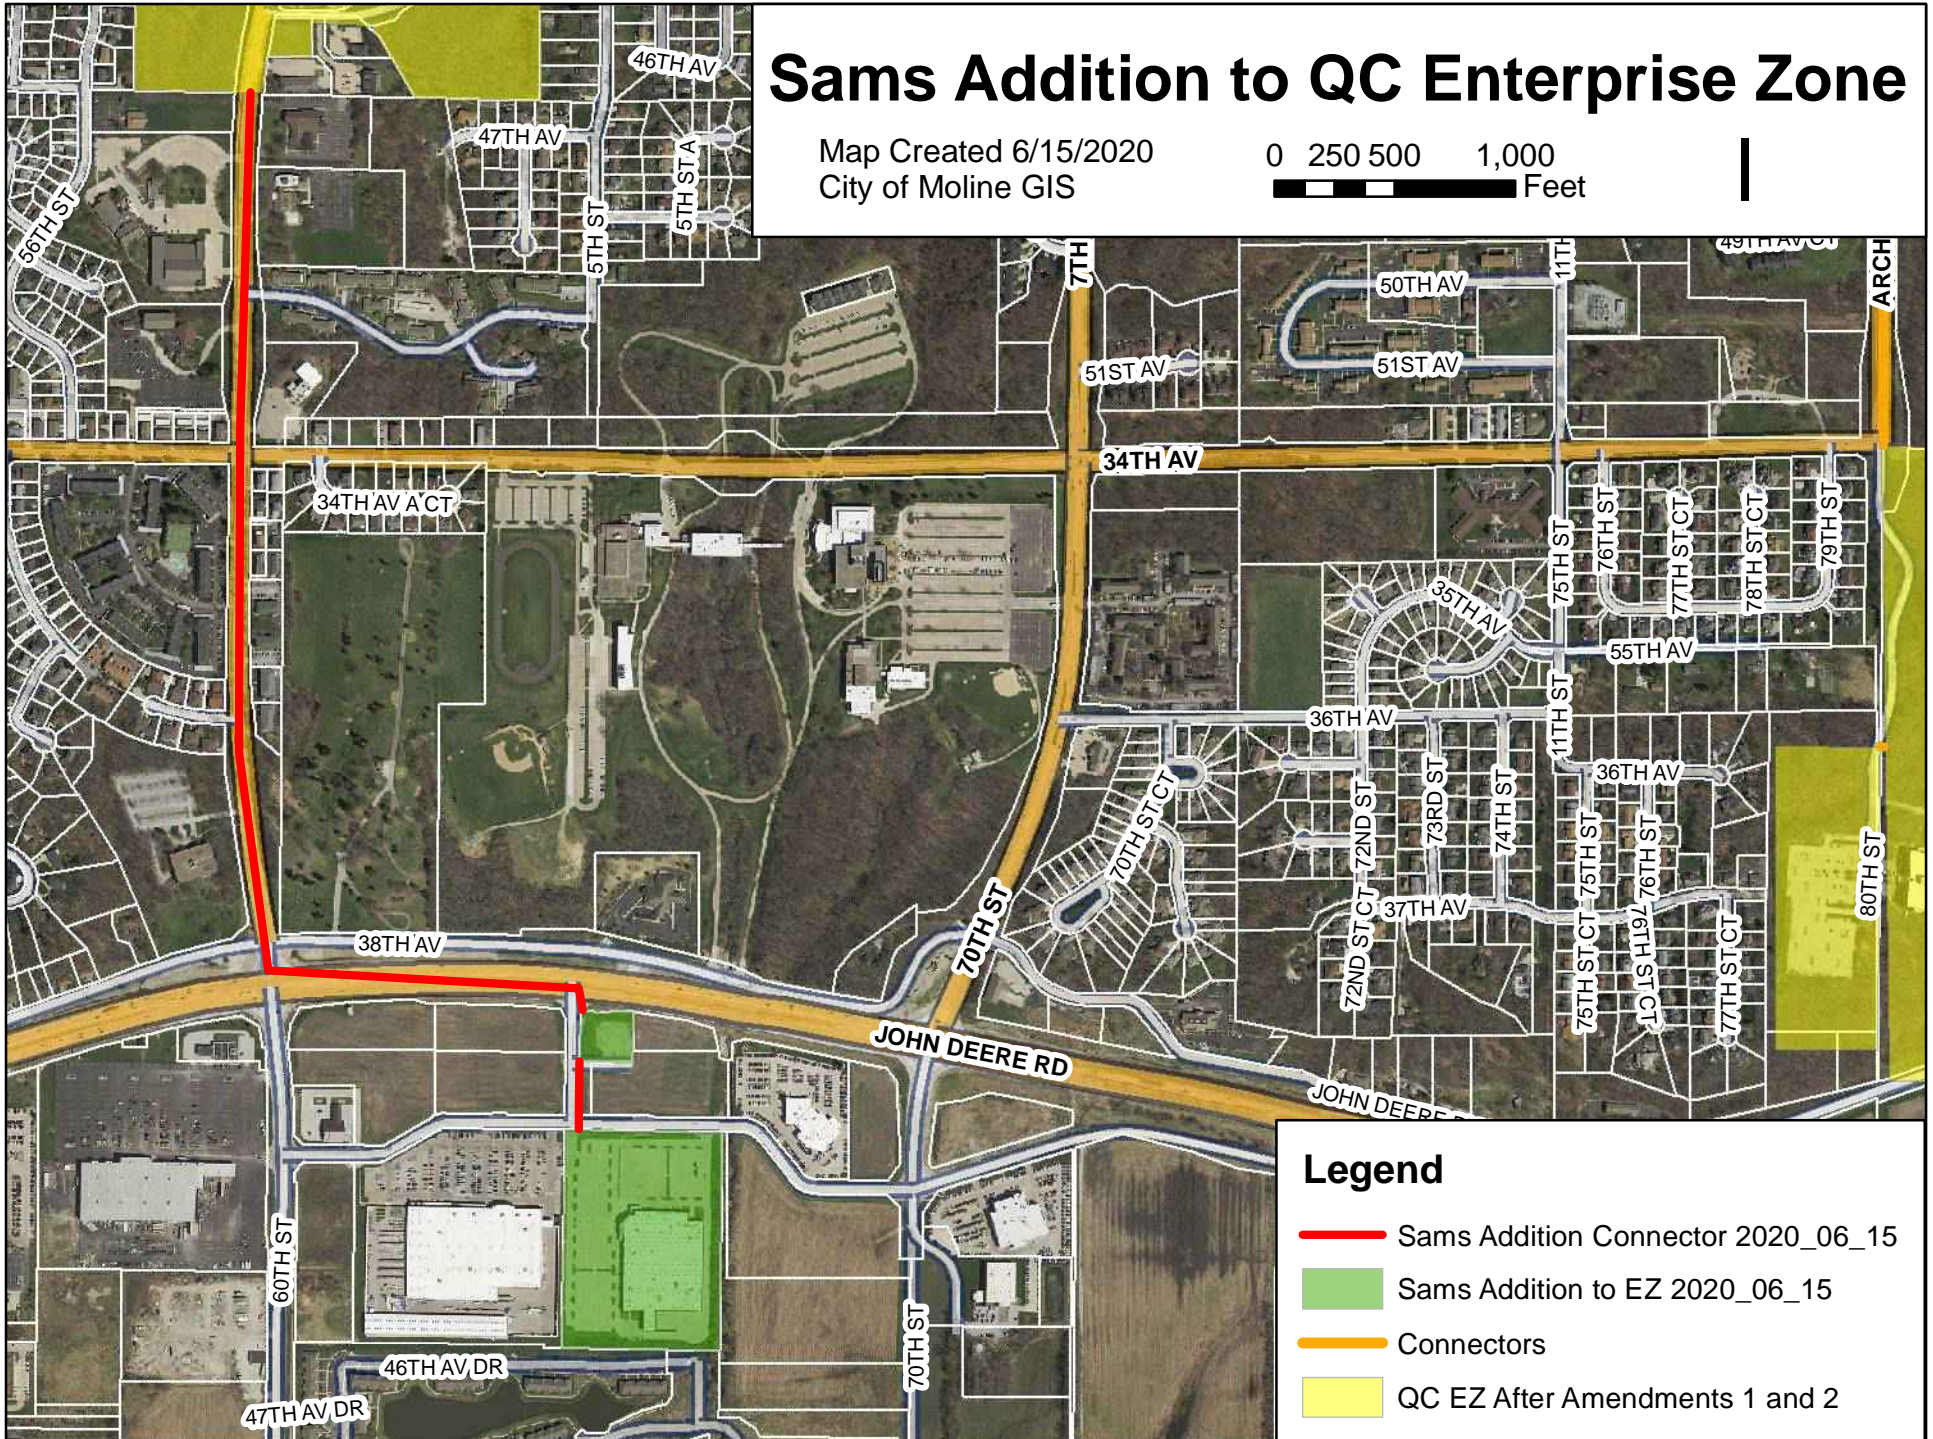

Sams Addition to QC Enterprise Zone

Map Created 6/15/2020
City of Moline GIS

0 250 500 1,000
Feet

Legend

-  Sams Addition Connector 2020_06_15
-  Sams Addition to EZ 2020_06_15
-  Connectors
-  QC EZ After Amendments 1 and 2